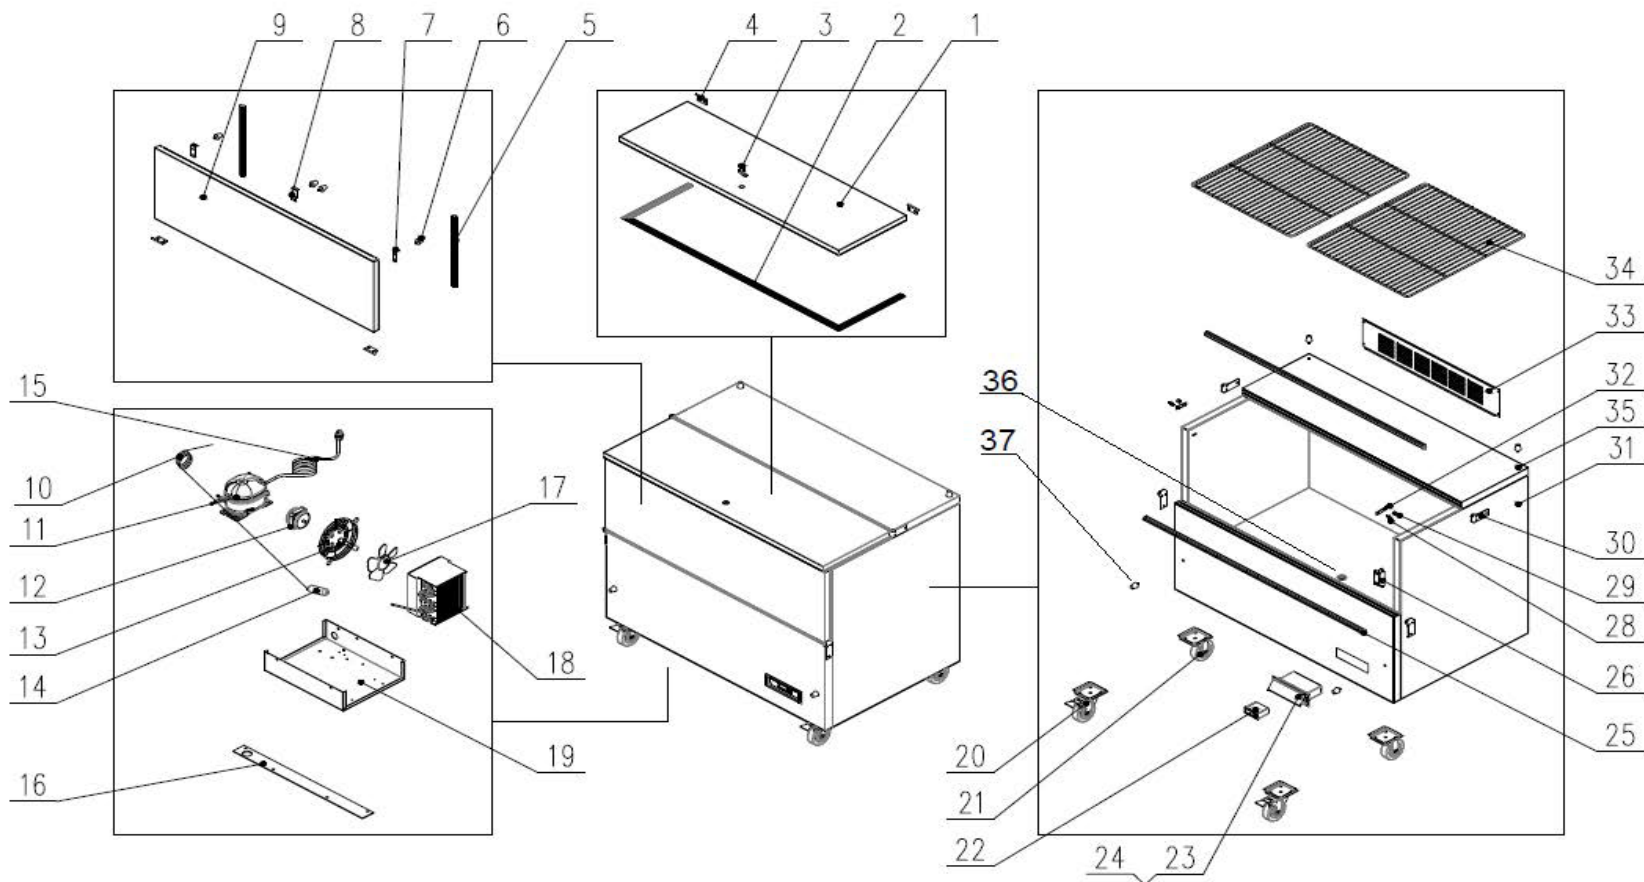

31	BODY	ALL	1PC	N/A	KCHMC58	738277
31a	DRAIN PIPE	ALL	1PC	0USM54	KCHMC58	738277
32	HOOK	ALL	2PCS	0USM78	KCHMC58	738277
33	UNIT ROOM COVER	ALL	1PC	0USM79	KCHMC58	738277
34	FLOOR PROTECTOR SHELF	ALL	2PCS	0USN16	KCHMC58	738277
35	FIXED TOP	ALL	1PC	0USC6A	KCHMC58	738277
36	DRAIN PLUG	ALL	1PC	0USE4P	KCHMC58	738277
36a	O-RING FOR DRAIN	ALL	1PC	0USE4Q	KCHMC58	738277
37	LOCATION KNOB (TALL)	ALL	4PCS	0USC4X	KCHMC58	738277

EXPLODE OF KCHMC34/49/58